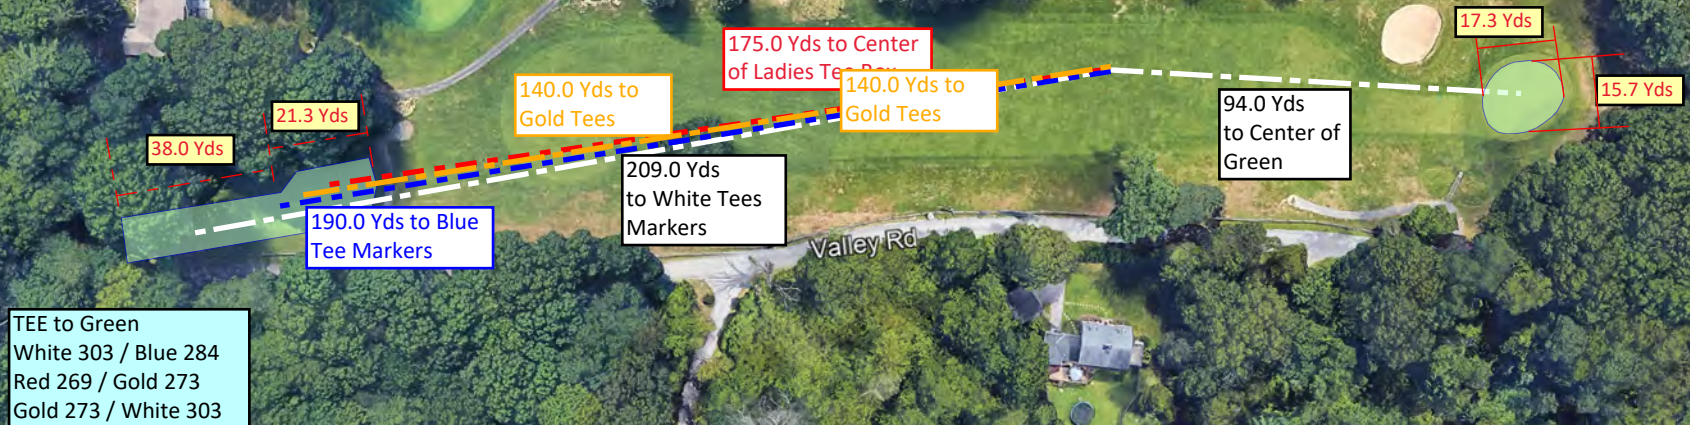

14.0 Yds

26.7 Yds

RIGA Granite Marker

18.0 Yds
16.0 Yds

Glocester Country Club

Hole # 4 & # 13
Par 4

Legend

 Glocester Golf Club